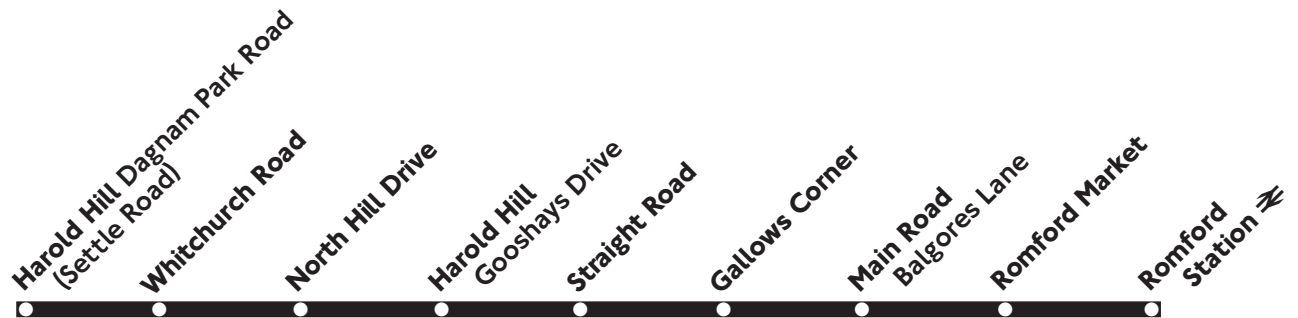

647

Harold Hill - Gallows Corner - Romford

Monday to Friday
Schooldays only

Monday - Friday

Schooldays only

	TF	MTW
Harold Hill <i>Dagnam Park Road (Settle Road)</i>	1517	1532
North Hill Drive <i>Whitchurch Road</i>	1521	1536
Harold Hill <i>Gooshays Drive</i>	1523	1538
Gallows Corner	1530	1545
Main Road <i>Balgores Lane</i>	1533	1548
Romford Station ➔	1540	1555

No service on Saturday, Sunday or school and Public Holidays

MTW - Monday, Tuesday and Wednesday only.

TF - Thursday and Friday only.

647

Romford - Gallows Corner - Harold Hill

Monday to Friday
Schooldays only

Monday - Friday Schooldays only

Romford Station ⇌	0801
Main Road <i>Balgores Lane</i>	0808
Gallows Corner	0812
Harold Hill <i>Gooshays Drive</i>	0818
North Hill Drive <i>Whitchurch Road</i>	0820
Harold Hill <i>Dagnam Park Road (Settle Road)</i>	0824